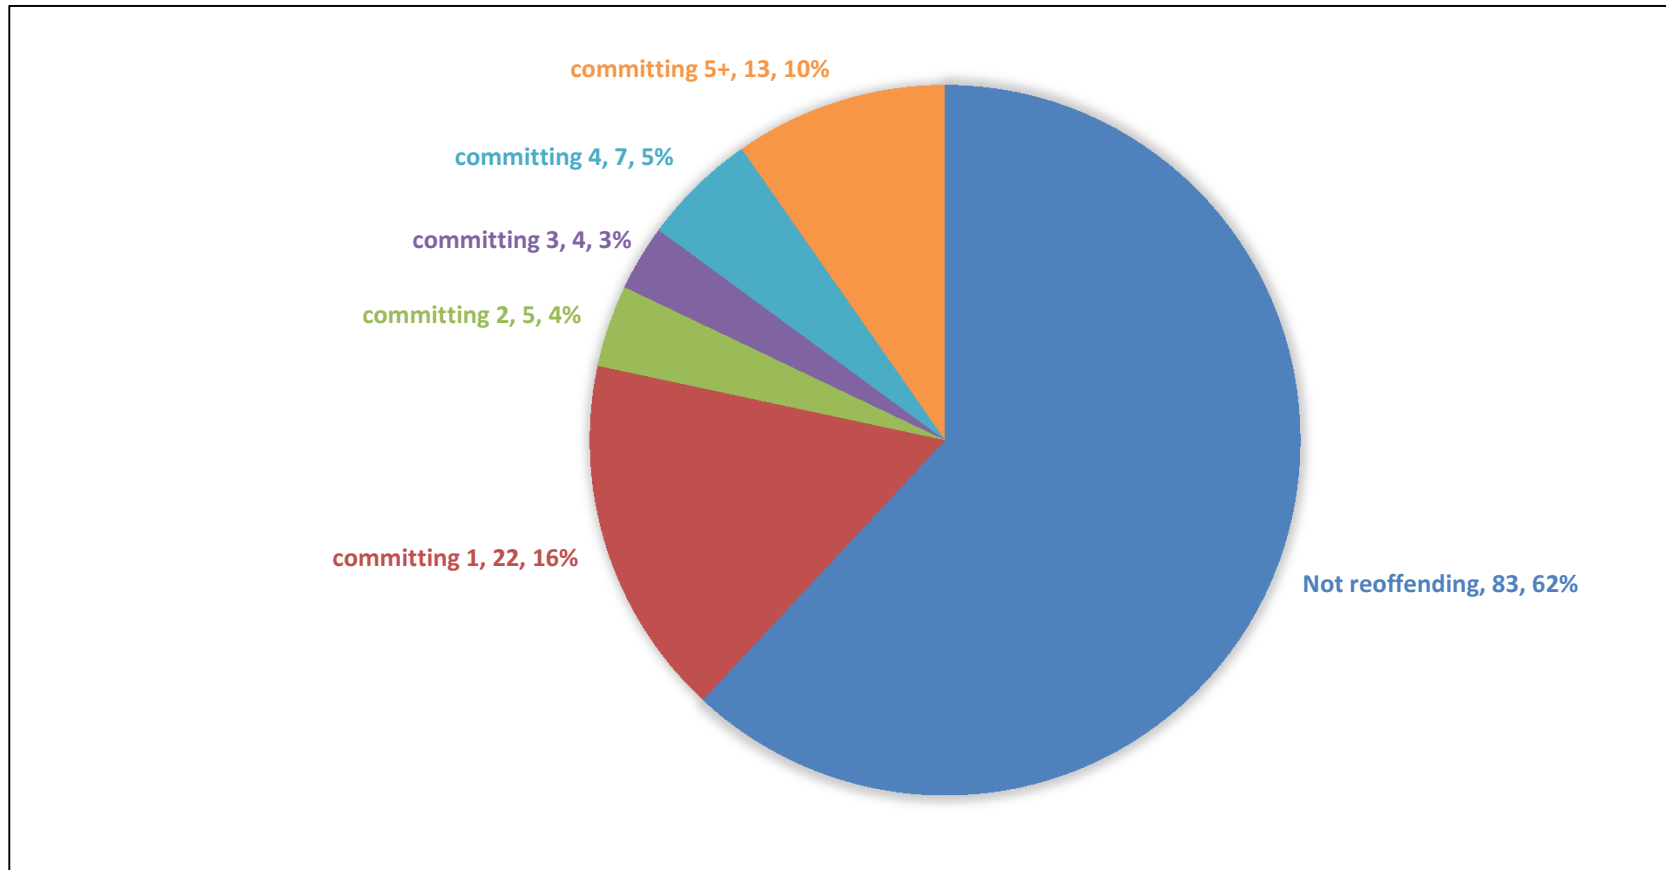

Swansea YP's in each Frequency Band

This highlights that vast majority, over 60% of YP, did not re-offend within 12 months of the offence that placed them in this cohort.

NPT YP's in each Frequency Band

This highlights that vast majority, over 60% of YP, did not re-offend within 12 months of the offence that placed them in this cohort.

BCBC YP's in each Frequency Band

This highlights that vast majority, over 60% of YP, did not re-offend within 12 months of the offence that placed them in this cohort.