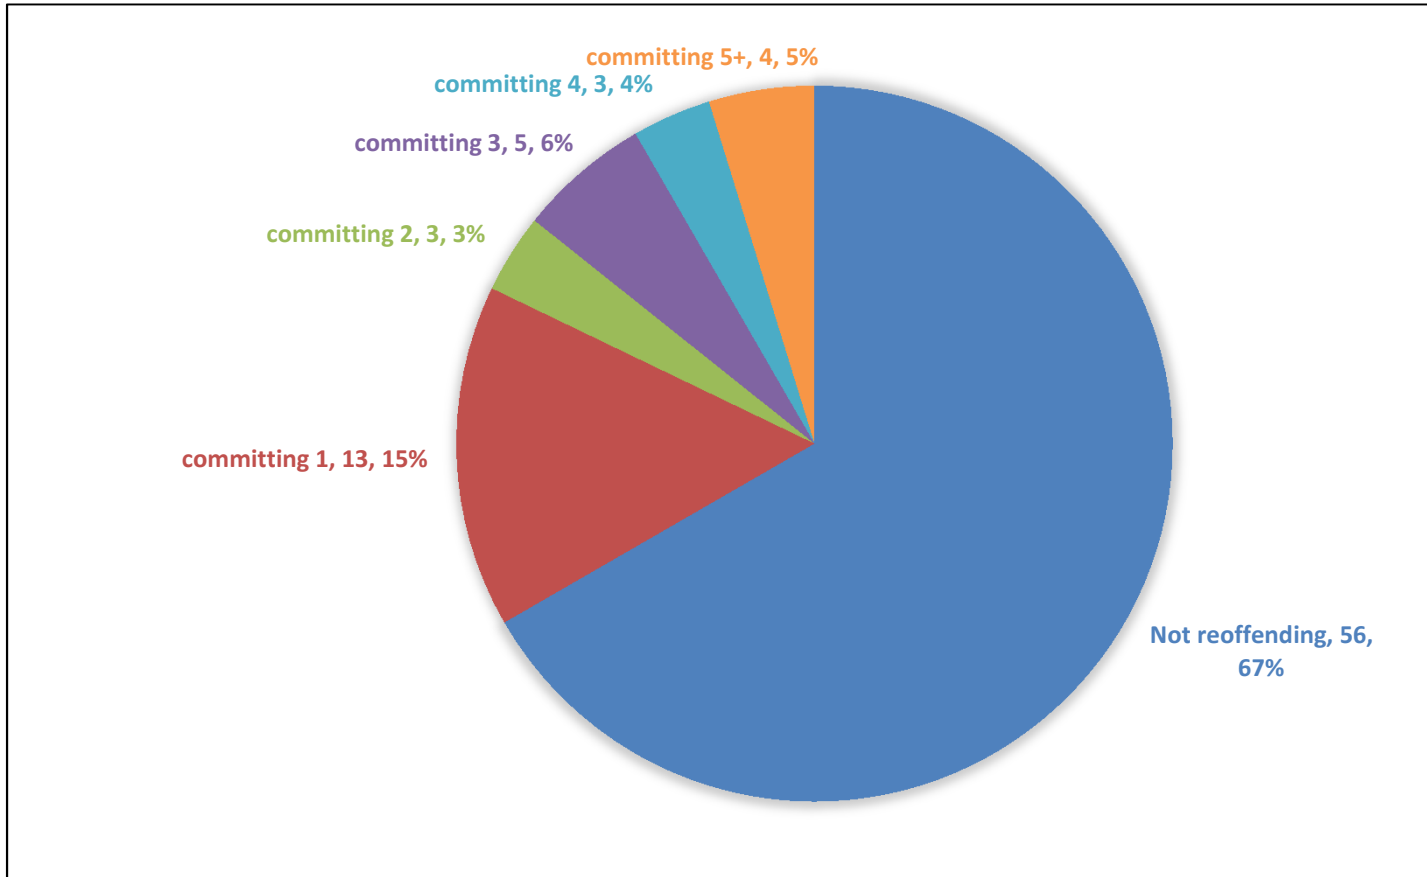

Swansea YP's in each Frequency Band

This highlights that vast majority, over 60% of YP, did not re-offend within 12 months of the offence that placed them in this cohort.

NPT YP's in each Frequency Band

This highlights that vast majority, over 60% of YP, did not re-offend within 12 months of the offence that placed them in this cohort.

BCBC YP's in each Frequency Band

This highlights that vast majority, over 60% of YP, did not re-offend within 12 months of the offence that placed them in this cohort.