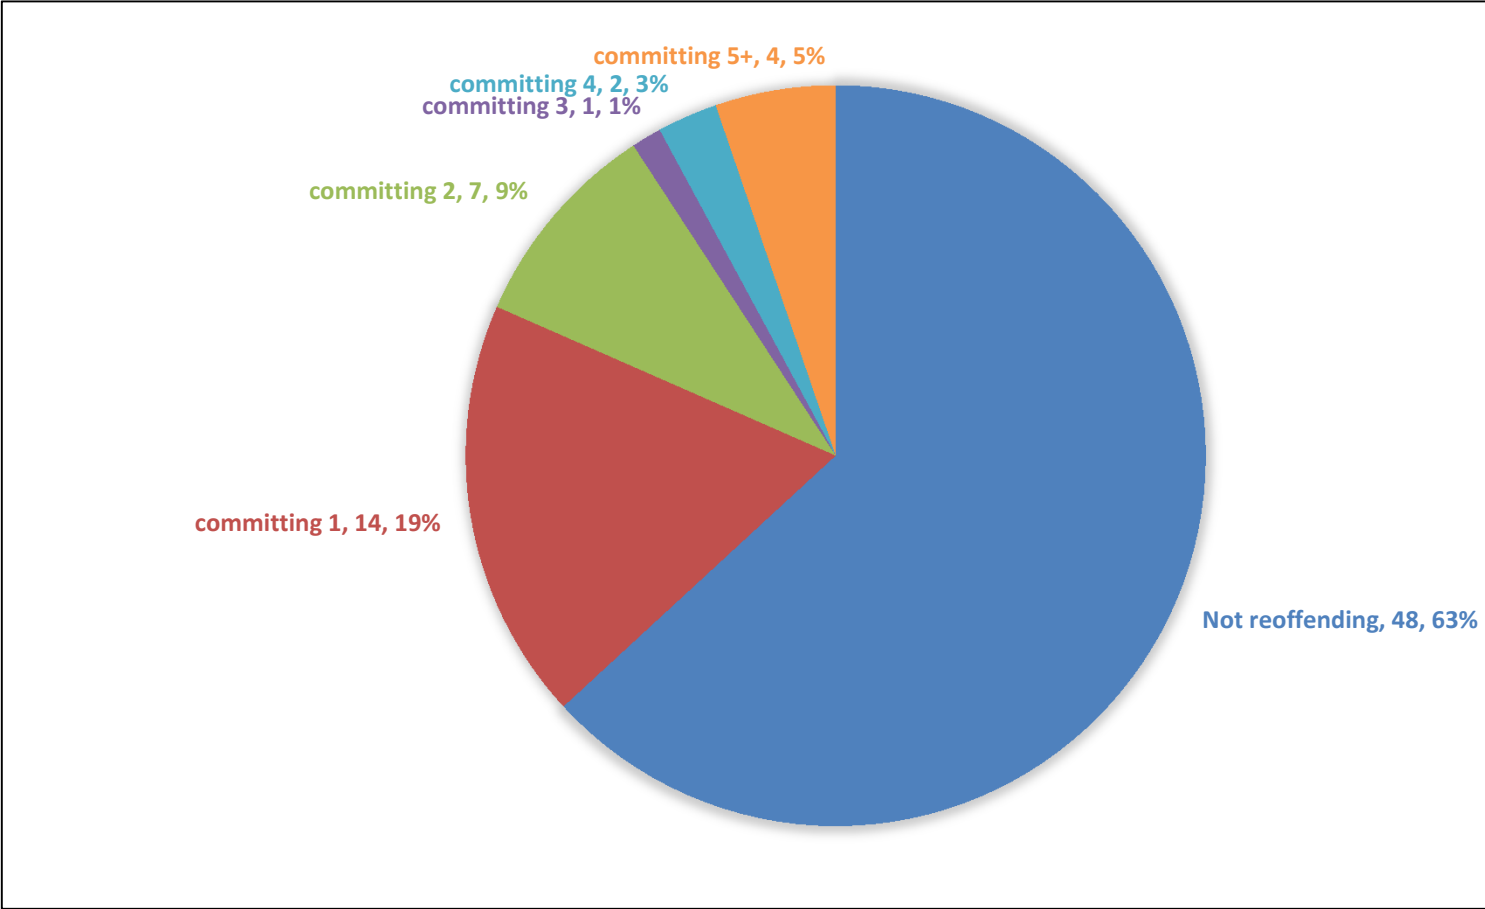

Swansea YP's in each Frequency Band

This highlights that vast majority, over 60% of YP, did not re-offend within 12 months of the offence that placed them in this cohort.

NPT YP's in each Frequency Band

This highlights that vast majority, over 60% of YP, did not re-offend within 12 months of the offence that placed them in this cohort.

BCBC YP's in each Frequency Band

This highlights that vast majority, over 60% of YP, did not re-offend within 12 months of the offence that placed them in this cohort.